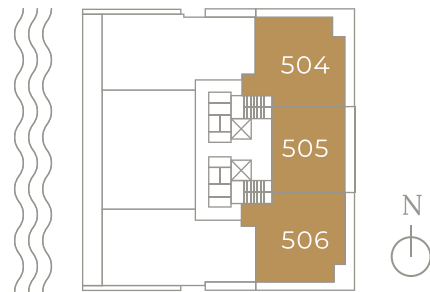

UNIT 506

2 Bedrooms / 2.5 Bath
1,753 sq. ft. / 162 m²