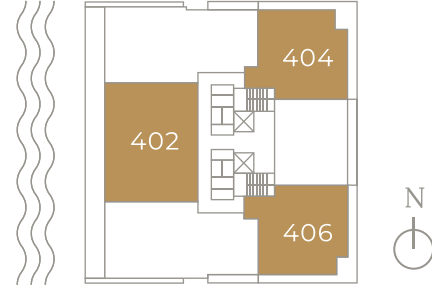

UNIT 406

3 Bedrooms / 3.5 Bath
1,856 sq. ft. / 172 m²