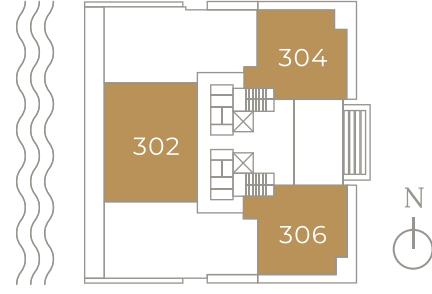

UNIT 306

3 Bedrooms / 3.5 Bath
1,902 sq. ft. / 176 m²